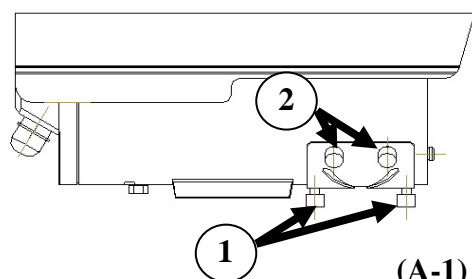

## Components Descriptions

## Modulation

(A-1)

(B-2)

- I. Unfasten screws part 1 - 2, which are specified in picture A-1 and open the cover.
- II. Two triggers for modulating wide, tele and focus.
- III. For modulating Tele and Wide. Pull the trigger according the **T** arrow to set in tele.  
Pull the trigger according the **W** arrow to set in wide.
- IV. For modulating the focus. Pull the trigger up and down to modulate the focus.
- V. **ATTENTION!** After modulation, close the cover and make sure bolts are fastened. It is recommended to use a screwdriver. You need to fasten the part A-1 bolts first, or you can't fasten the part B-2 bolts. Fasten bolts in turn!