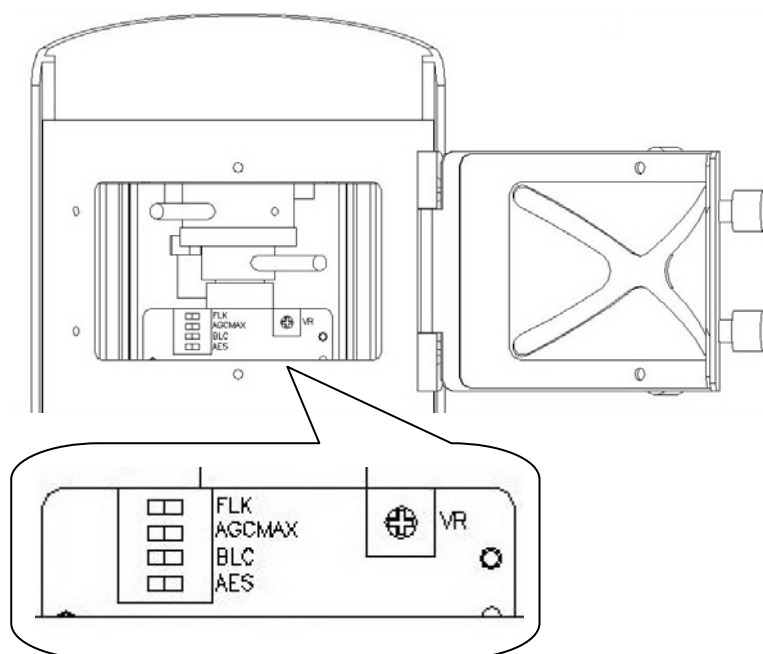

## Components Descriptions

## Modulation

(A-1)

(B-2)

- I. Unfasten screws part 1 - 2, which are specified in picture A-1 and open the cover.
- II. Two triggers for modulating wide, tele and focus.
- III. For modulating Tele and Wide. Pull the trigger according the **T** arrow to set in tele.  
Pull the trigger according the **W** arrow to set in wide.
- IV. For modulating the focus. Pull the trigger up and down to modulate the focus.
- V. **ATTENTION!** After modulation, close the cover and make sure bolts are fastened. It is recommended to use a screwdriver. You need to fasten the part A-1 bolts first, or you can't fasten the part B-2 bolts. Fasten bolts in turn!

## Function Board

Built-in function board provides advanced adjustment

- FLK (Flickerless)
- AGC (Auto Gain Control)
- BLC (Back Light Compensation)
- AES (Auto Electronic Shutter)
- VR (Various Resistor) adjustments are available.
- VR adjustment is designed for adjusting IRIS level.