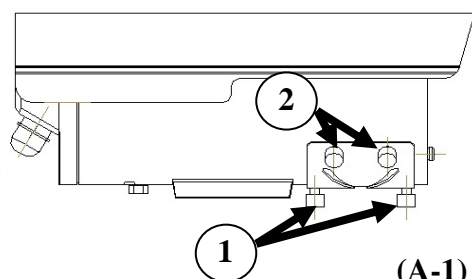

Modulation

(A-1)

(B-2)

- I. Unfasten screws part 1 - 2, which are specified in picture A-1 and open the cover.
- II. Two triggers for modulating wide, tele and focus.
- III. For modulating Tele and Wide. Pull the trigger according the **T** arrow to set in tele.
Pull the trigger according the **W** arrow to set in wide.
- IV. For modulating the focus. Pull the trigger up and down to modulate the focus.
- V. **ATTENTION!** After modulation, close the cover and make sure bolts are fastened. It is recommended to use a screwdriver. You need to fasten the part A-1 bolts first, or you can't fasten the part B-2 bolts. Fasten bolts in turn!