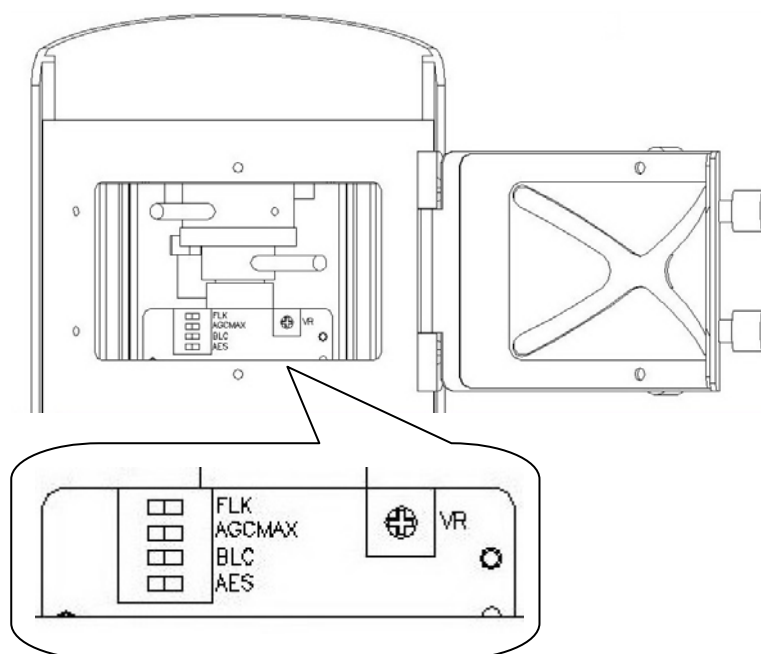

Modulation

(A-1)

(B-2)

- I. Unfasten screws part 1 - 2, which are specified in picture A-1 and open the cover.
- II. Two triggers for modulating wide, tele and focus.
- III. For modulating Tele and Wide. Pull the trigger according the **T** arrow to set in tele.
Pull the trigger according the **W** arrow to set in wide.
- IV. For modulating the focus. Pull the trigger up and down to modulate the focus.
- V. **ATTENTION!** After modulation, close the cover and make sure bolts are fastened. It is recommended to use a screwdriver. You need to fasten the part A-1 bolts first, or you can't fasten the part B-2 bolts. Fasten bolts in turn!

Function Board

Built-in function board provides advanced adjustment

- FLK (Flickerless)
- AGC (Auto Gain Control)
- BLC (Back Light Compensation)
- AES (Auto Electronic Shutter)
- VR (Various Resistor) adjustments are available.
- VR adjustment is designed for adjusting IRIS level.