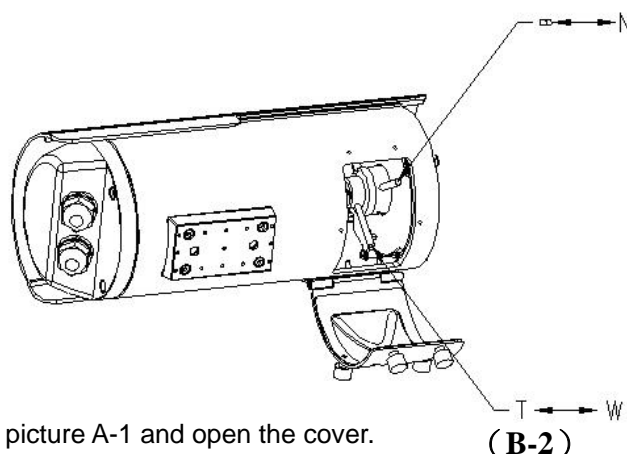

Modulation

(A-1)

(B-2)

- I. Unfasten screws part 1 - 2, which are specified in picture A-1 and open the cover.
- II. Two triggers for modulating wide, tele and focus.
- III. For modulating Tele and Wide. Pull the trigger according the **T** arrow to set in tele.
Pull the trigger according the **W** arrow to set in wide.
- IV. For modulating the focus. Pull the trigger up and down to modulate the focus.
- V. **ATTENTION!** After modulation, close the cover and make sure bolts are fastened. It is recommended to use a screwdriver. You need to fasten the part A-1 bolts first, or you can't fasten the part B-2 bolts. Fasten bolts in turn!