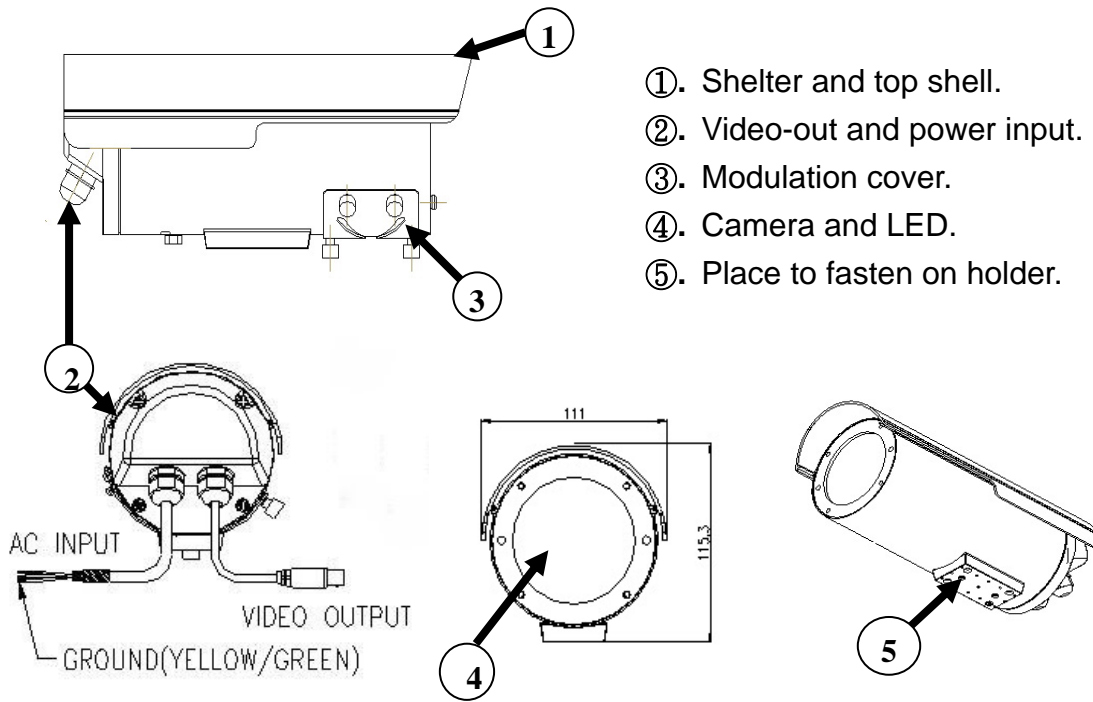

Modulation

(A-1)

(B-2)

- I. Unfasten screws part 1 - 2, which are specified in picture A-1 and open the cover.
- II. Two triggers for modulating wide, tele and focus.
- III. For modulating Tele and Wide. Pull the trigger according the **T** arrow to set in tele.
Pull the trigger according the **W** arrow to set in wide.
- IV. For modulating the focus. Pull the trigger up and down to modulate the focus.
- V. **ATTENTION!** After modulation, close the cover and make sure bolts are fastened. It is recommended to use a screwdriver. You need to fasten the part A-1 bolts first, or you can't fasten the part B-2 bolts. Fasten bolts in turn!