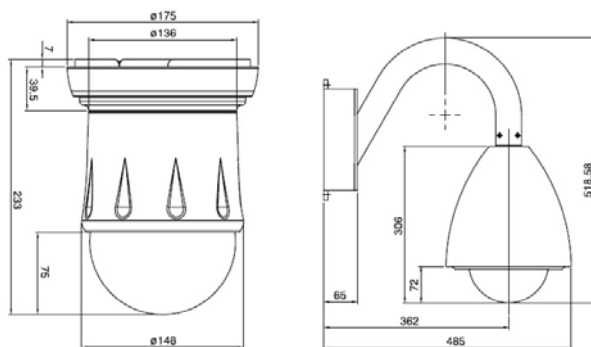

Pan / Tilt	
Pan movement	0° ~ 360° continuous endless
Tilt movement	0° ~ 90°
Pan manual speed	0.5°/Sec to 80°/Sec vari-speed
Tilt manual speed	0.5°/Sec to 40°/Sec vari-speed
Preset	64 preset point
Preset Speed	180° per second
Power	
Power	20Vac ~40Vac, 24Vac (Power consumption 45W)
Operating environment	
Operating Temperature	-40 °C ~ 50 °C (-40 ~ 122°F)
Storage Temperature	-40 °C ~ 85 °C (-40 ~ 185°F)
Humidity	5% ~ 95%
Dimension (Ø x H)	Outdoor: 246 mm x 306 mm Indoor: 175mm x 233mm
Outdoor Protected	IP 66 to DIN EN 60529
EMI	
CE, UL	

Dimensions: